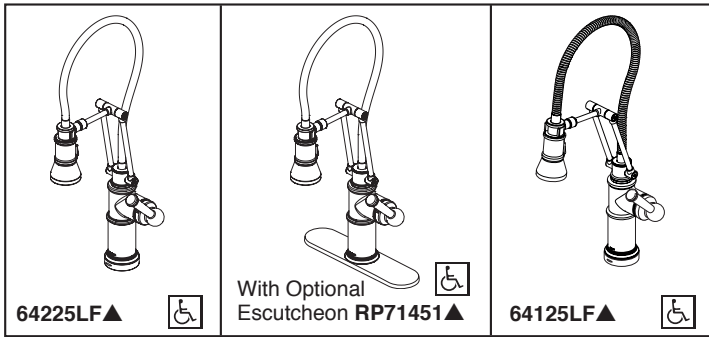

BRIZO®

KITCHEN FAUCETS

- Artesso® Collection
- Single Handle Articulating Deck Mount

Submitted Model No.: _____

Specific Features: _____

FEATURES:

- MagneDock® Magnetic Docking
- SmartTouch® On/Off Functionality
- TempID® indicator light shows water temperature and signals when batteries run low

STANDARD SPECIFICATIONS:

- Maximum 1.8 gpm @ 60 psi, 6.8 L/min @ 414 kPa
- One or three hole mount (escutcheon optional)
- Diamond coated ceramic cartridge
- Quick connect hoses
- Arm rotates 360°
- 23" (584 mm) above-deck exposed hose
- Two-function wand: aerated stream or spray
- Dual integral check valves in sprayer

Note: Exterior arm screws are decorative and will NOT need to be tightened during the lifetime of the faucet. Turning or removing screws may hinder arm functionality and will void the faucet warranty.