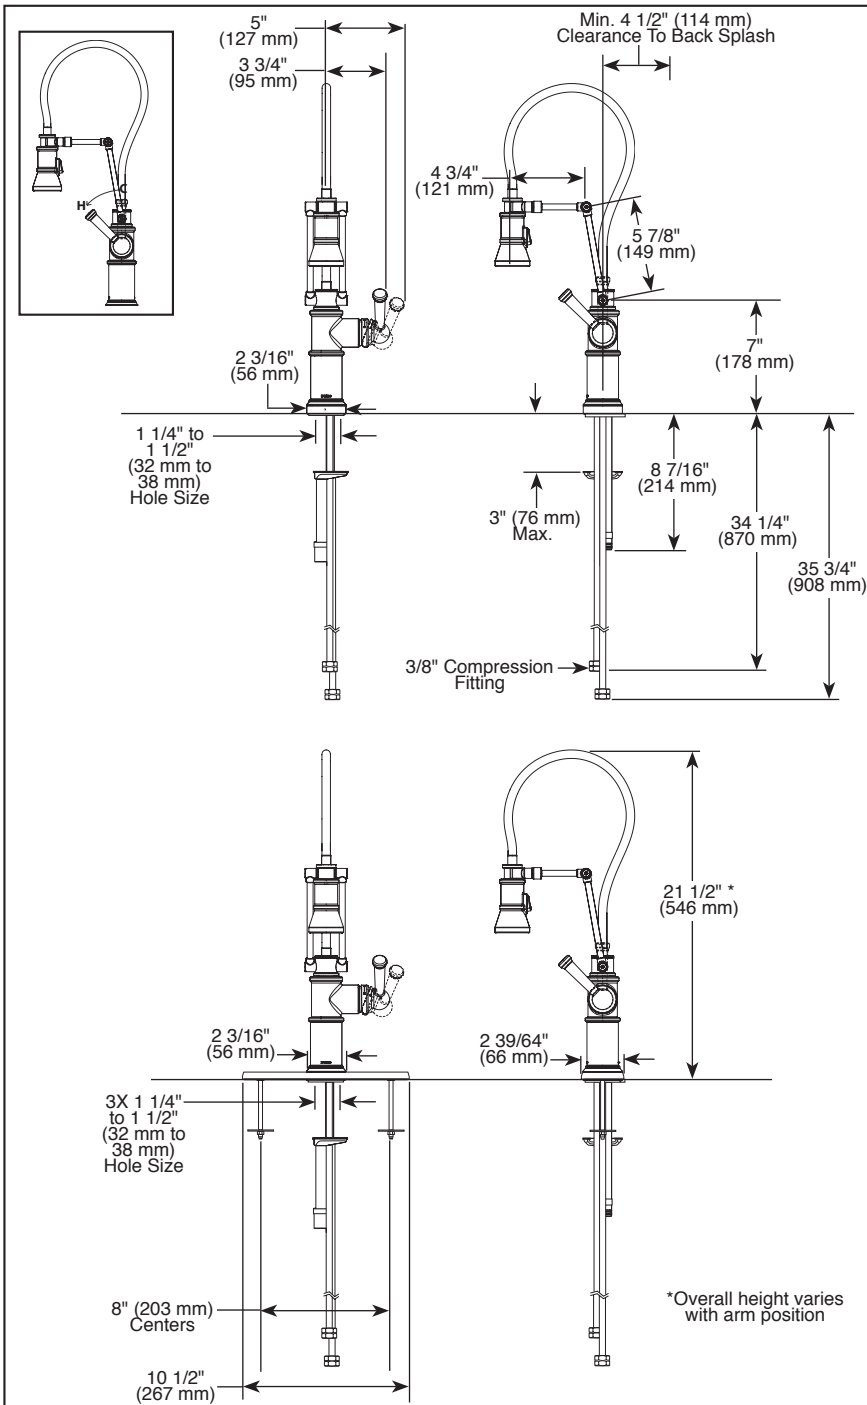

BRIZO®

KITCHEN FAUCETS

- Artesso® Collection
- Single Handle Articulating Deck Mount

Submitted Model No.: _____

Specific Features: _____

FEATURES:

- MagneDock® Magnetic Docking
- SmartTouch® On/Off Functionality
- TempID® indicator light shows water temperature and signals when batteries run low

STANDARD SPECIFICATIONS:

- Maximum 1.8 gpm @ 60 psi, 6.8 L/min @ 414 kPa
- One or three hole mount (escutcheon optional)
- Diamond coated ceramic cartridge
- Quick connect hoses
- Arm rotates 360°
- 23" (584 mm) above-deck exposed hose
- Two-function wand: aerated stream or spray
- Dual integral check valves in sprayer

Note: Exterior arm screws are decorative and will NOT need to be tightened during the lifetime of the faucet. Turning or removing screws may hinder arm functionality and will void the faucet warranty.